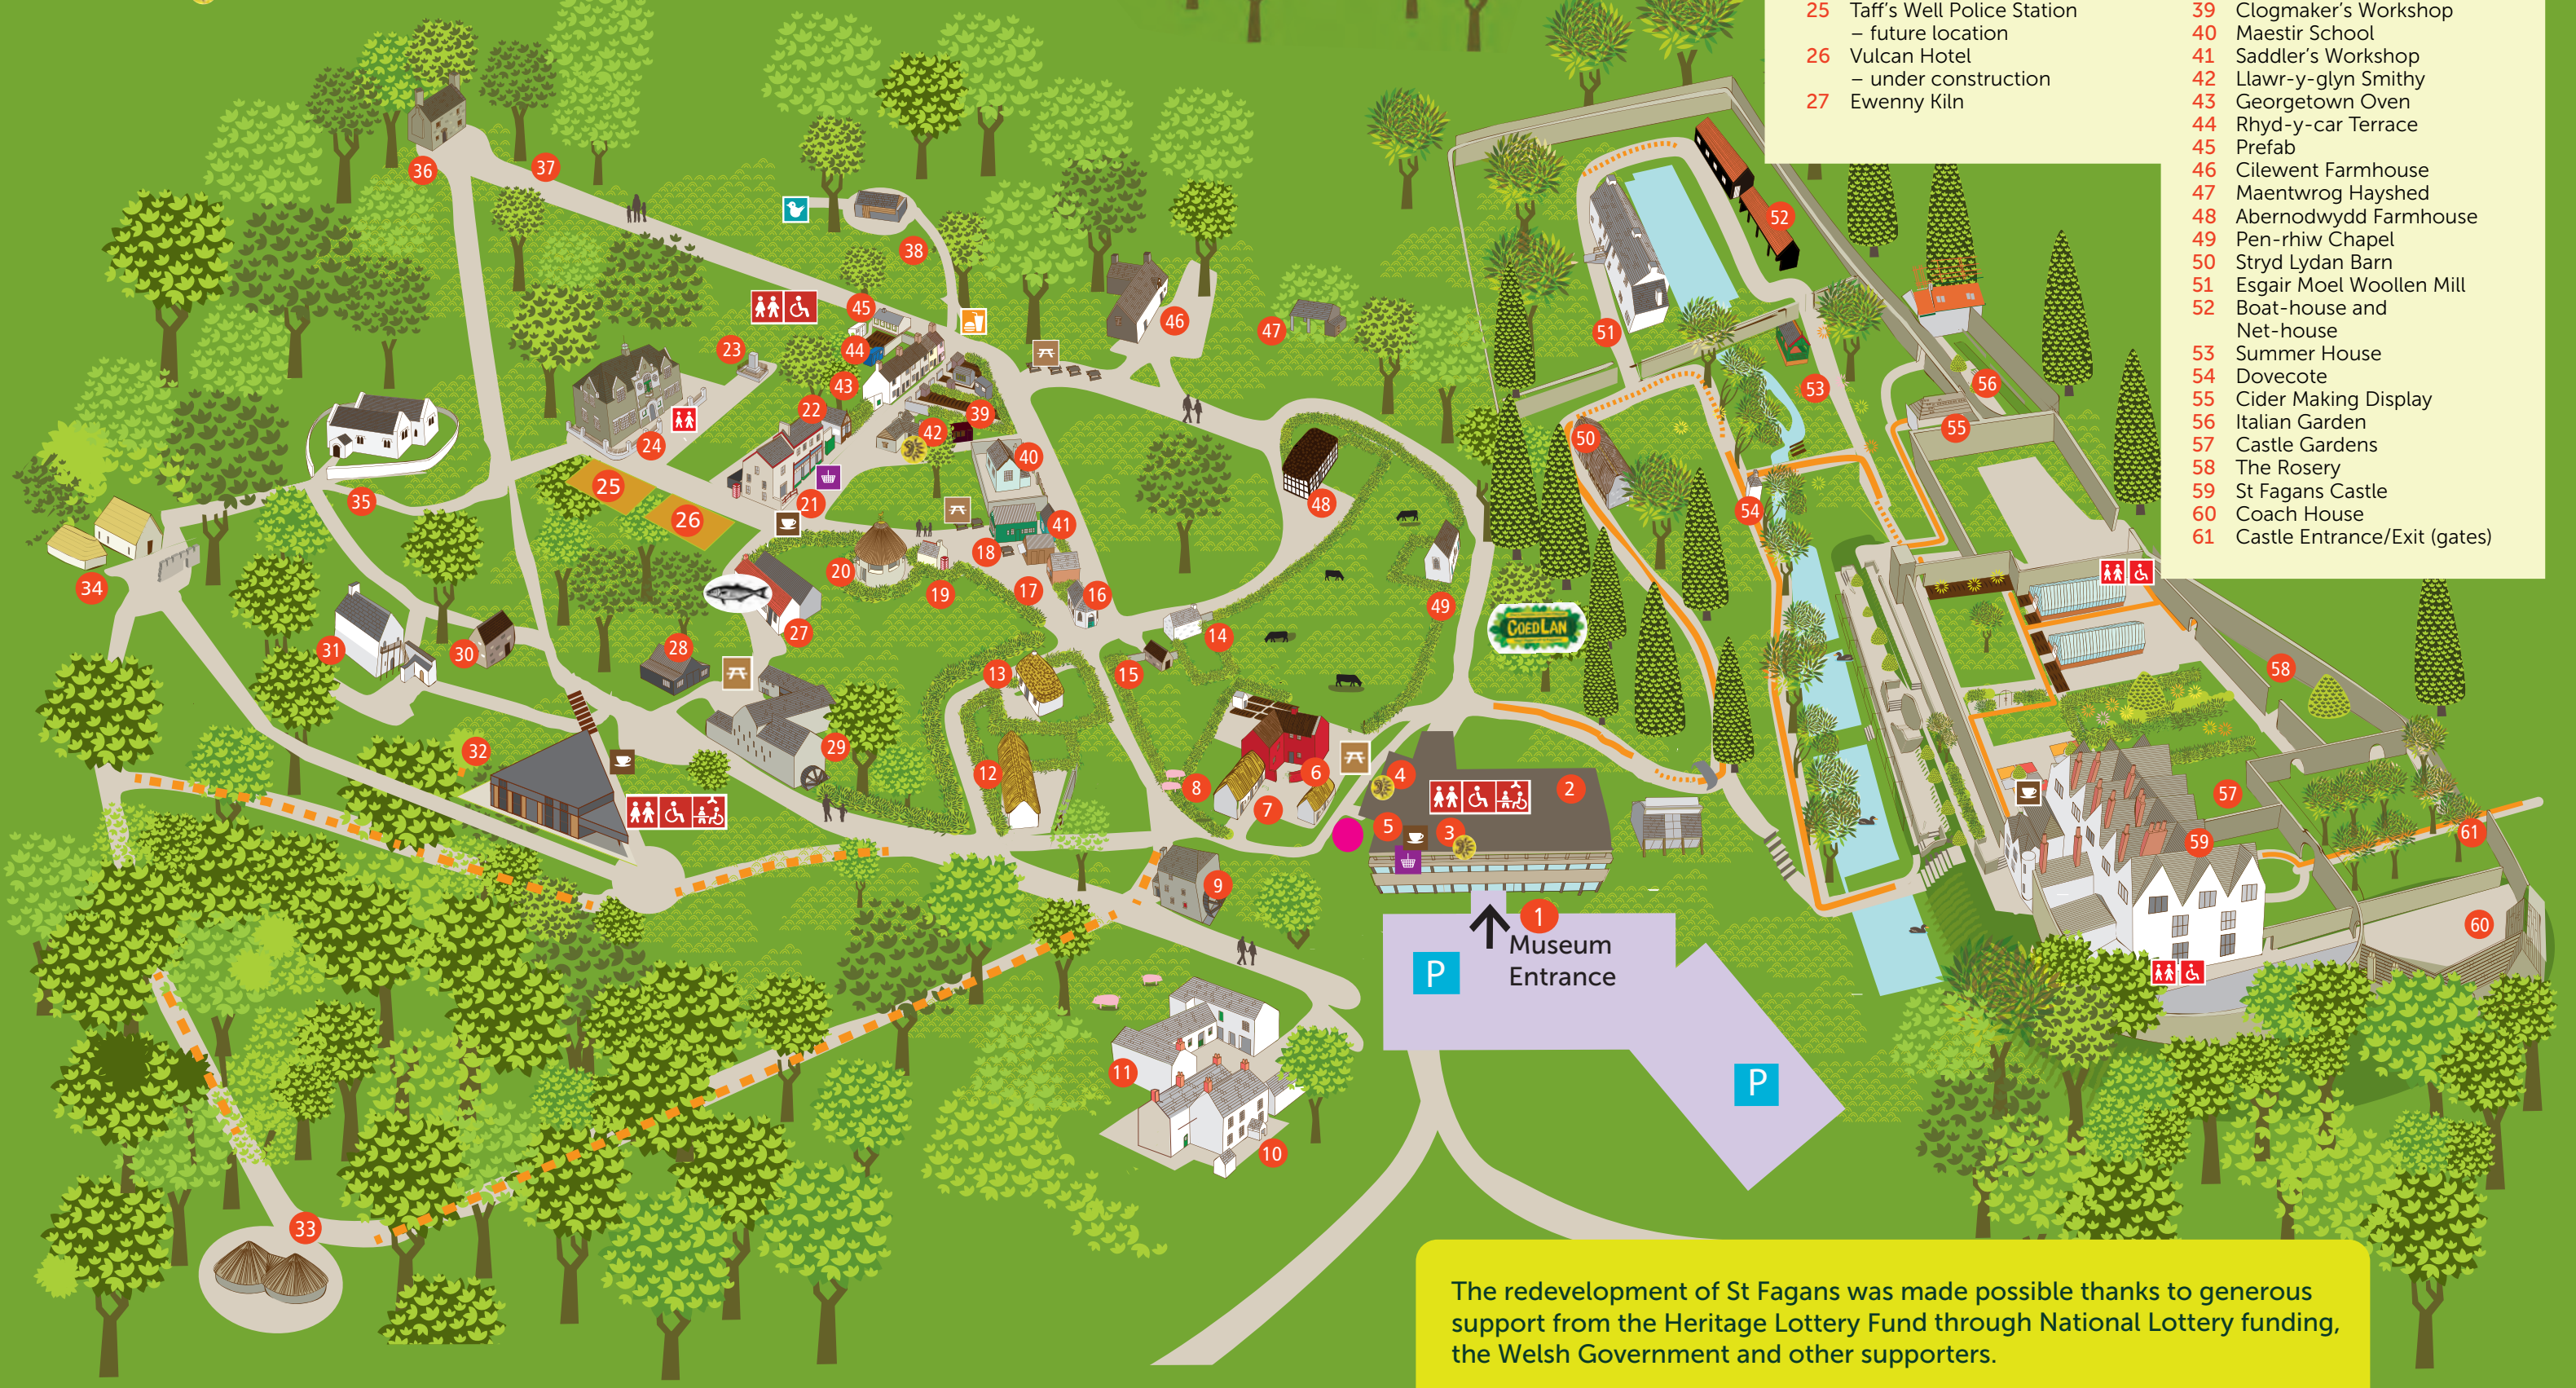

Key

- Route without steps
- Gradient on route
- Toilets
- Shop
- Picnic Area
- Loud noises
- Bird Hide
- Cafe
- Fish and Chips
- Car park
- Play area

- | | | |
|------------------------------|---|------------------------------------|
| 1 Main Building | 12 Hendre'r-ywydd Uchaf Farmhouse | 28 Sawmill |
| 2 Weston Centre for Learning | 13 Nantwallter Cottage | 29 Rhaeadr Tannery |
| 3 Wales is... gallery | 14 Llainfadyn Cottage | 30 Gorse Mill |
| 4 Life is... gallery | 15 Cae Adda Byre | 31 Tudor Merchant's House |
| 5 Exhibition Space | 16 Tollhouse | 32 Gweithdy galleries and workshop |
| 6 Kennixton Farmhouse | 17 Derwen Bakehouse | 33 Bryn Eyr - Iron Age Roundhouses |
| 7 Kennixton Farm Buildings | 18 Tailor's Shop | 34 Llys Llywelyn |
| 8 Pigsty | 19 Blaen-waun Post Office | 35 St Teilo's Church |
| 9 Melin Bompren Corn Mill | 20 Cockpit | 36 Y Garreg Fawr Farmhouse |
| 10 Llwyn-yr-eos | 21 Gwalia Stores | 37 Site of the Battle of St Fagans |
| 11 Llwyn-yr-eos Farmhouse | 22 Urinal | 38 Hendre-wen Barn |
| | 23 Newbridge War Memorial | 39 Clogmaker's Workshop |
| | 24 Oakdale Workmens' Institute | 40 Maestir School |
| | 25 Taff's Well Police Station - future location | 41 Saddler's Workshop |
| | 26 Vulcan Hotel - under construction | 42 Llawr-y-glyn Smithy |
| | 27 Ewenny Kiln | 43 Georgetown Oven |
| | | 44 Rhyd-y-car Terrace |
| | | 45 Prefab |
| | | 46 Cilewent Farmhouse |
| | | 47 Maentwrog Hayshed |
| | | 48 Abernodwydd Farmhouse |
| | | 49 Pen-rhiw Chapel |
| | | 50 Stryd Lydan Barn |
| | | 51 Esgair Moel Woollen Mill |
| | | 52 Boat-house and Net-house |
| | | 53 Summer House |
| | | 54 Dovecote |
| | | 55 Cider Making Display |
| | | 56 Italian Garden |
| | | 57 Castle Gardens |
| | | 58 The Rosery |
| | | 59 St Fagans Castle |
| | | 60 Coach House |
| | | 61 Castle Entrance/Exit (gates) |