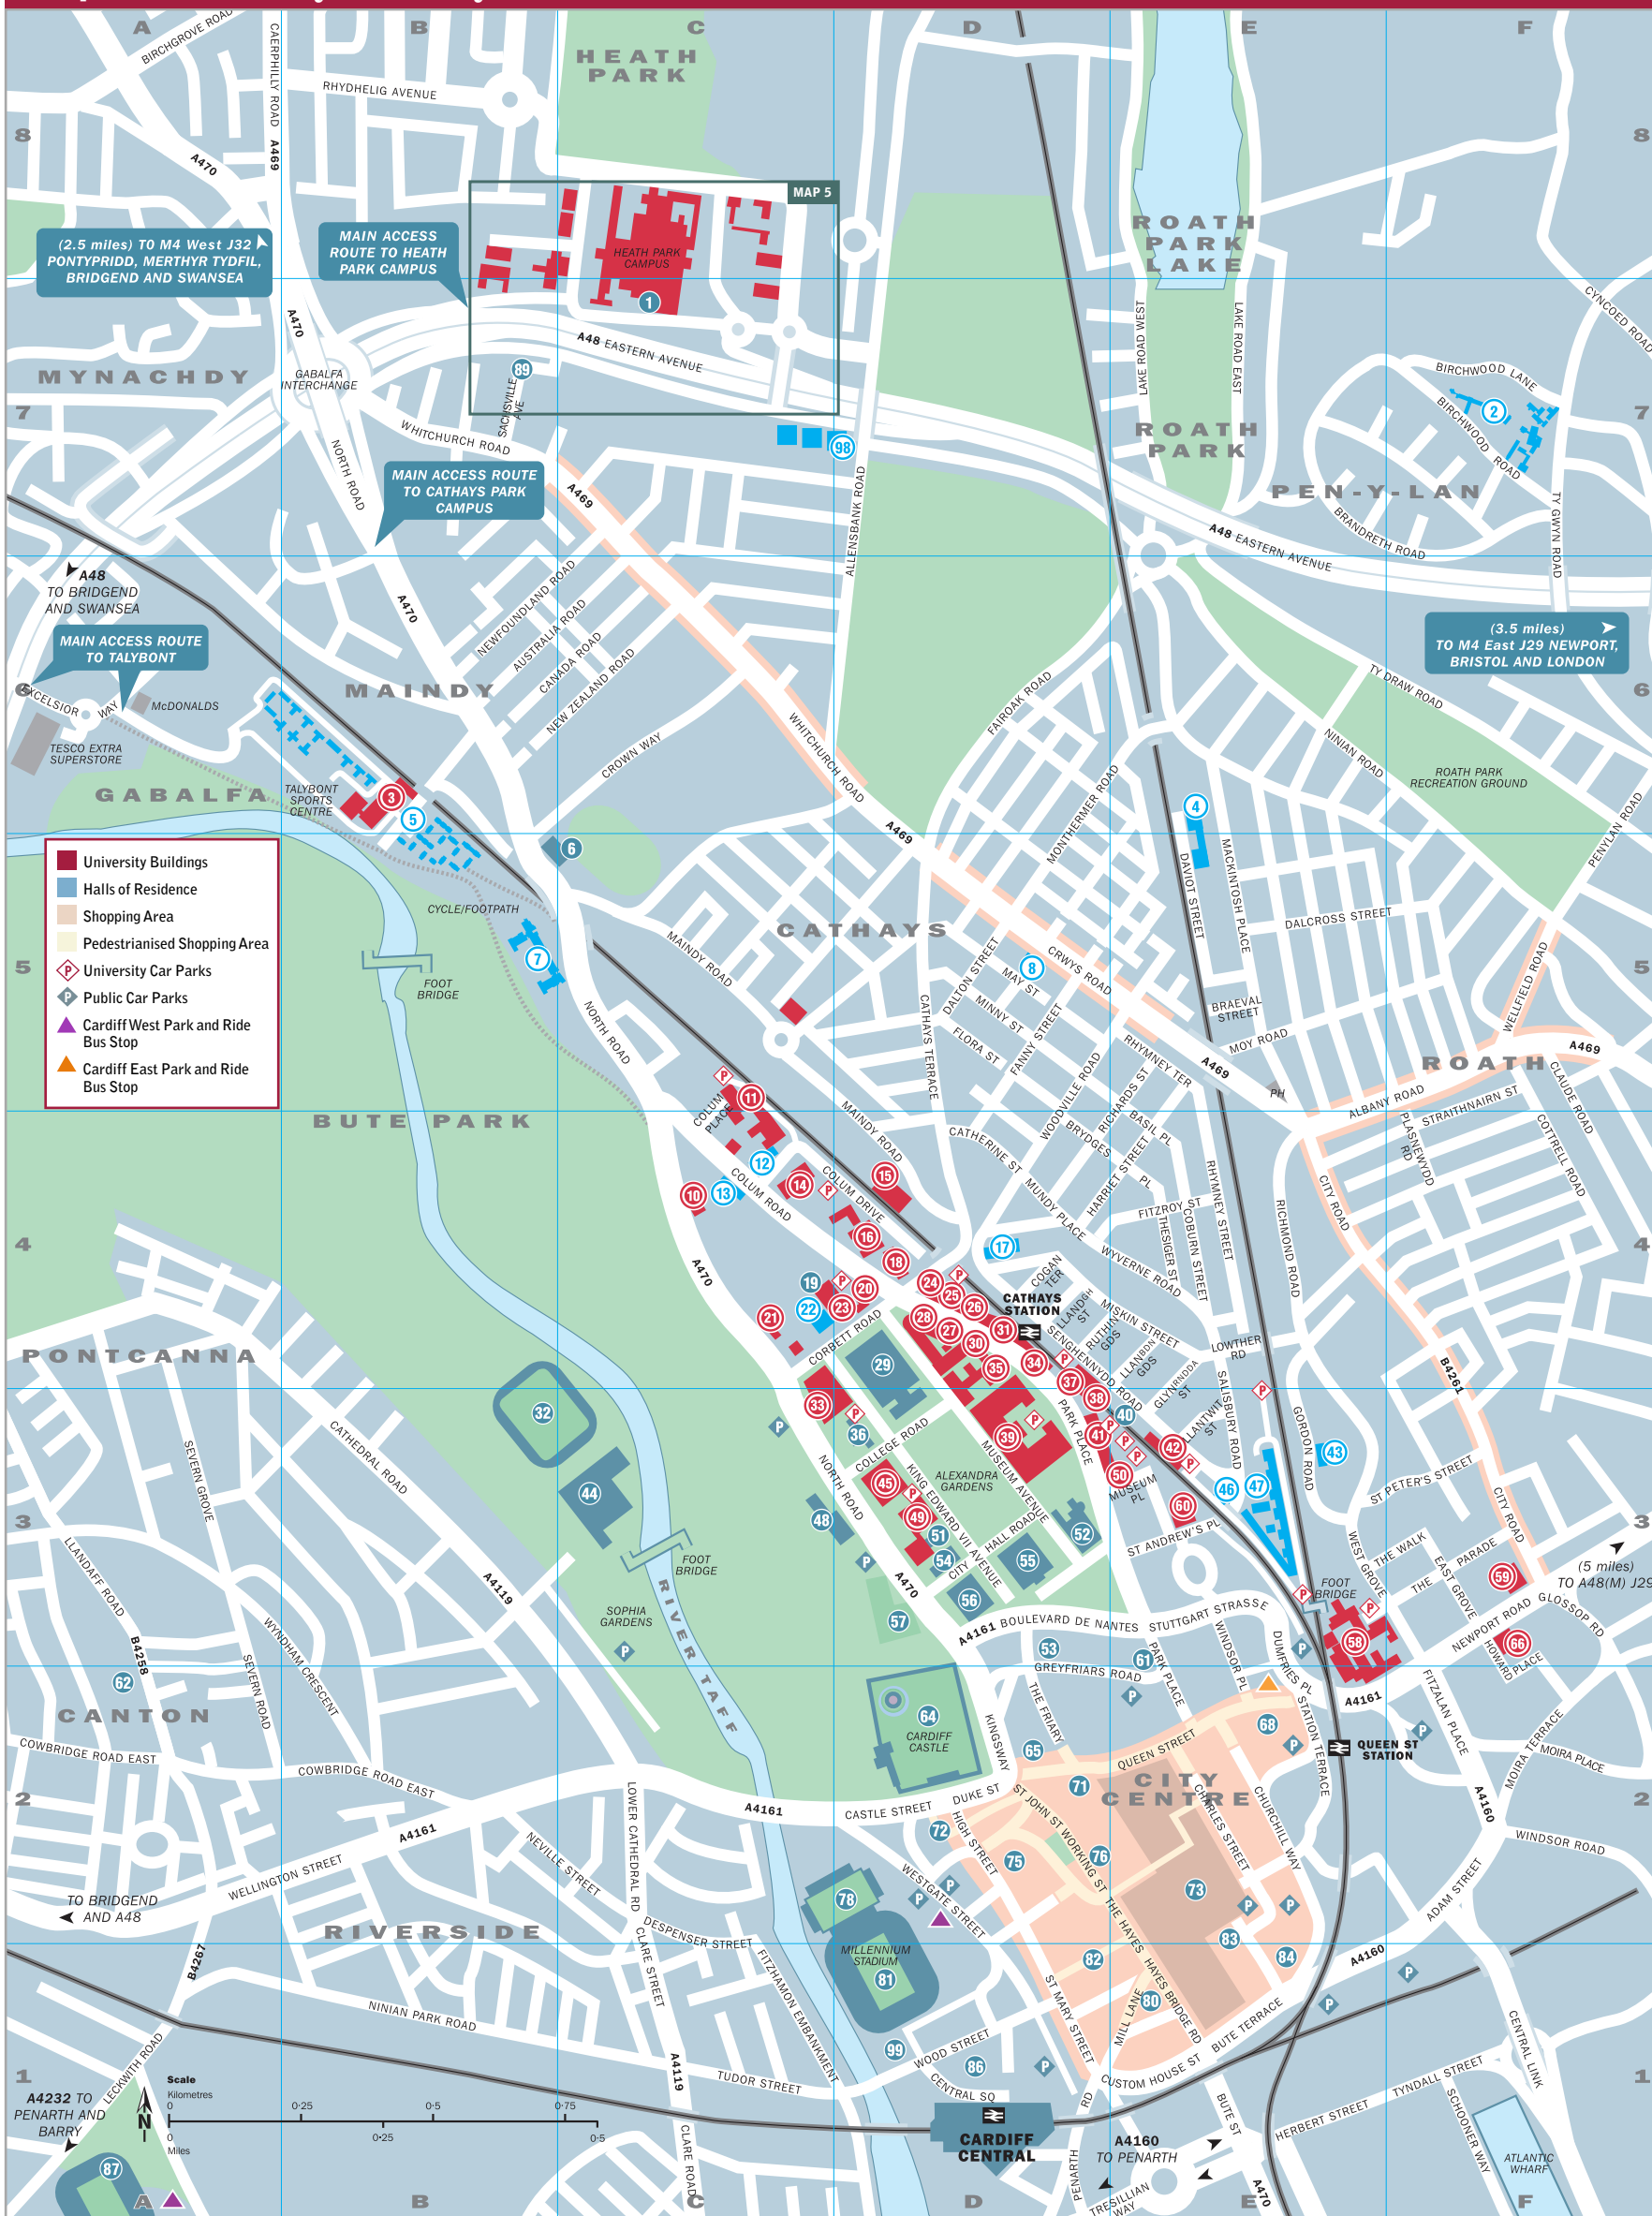

Map 4 University and City Centre

Additional Information