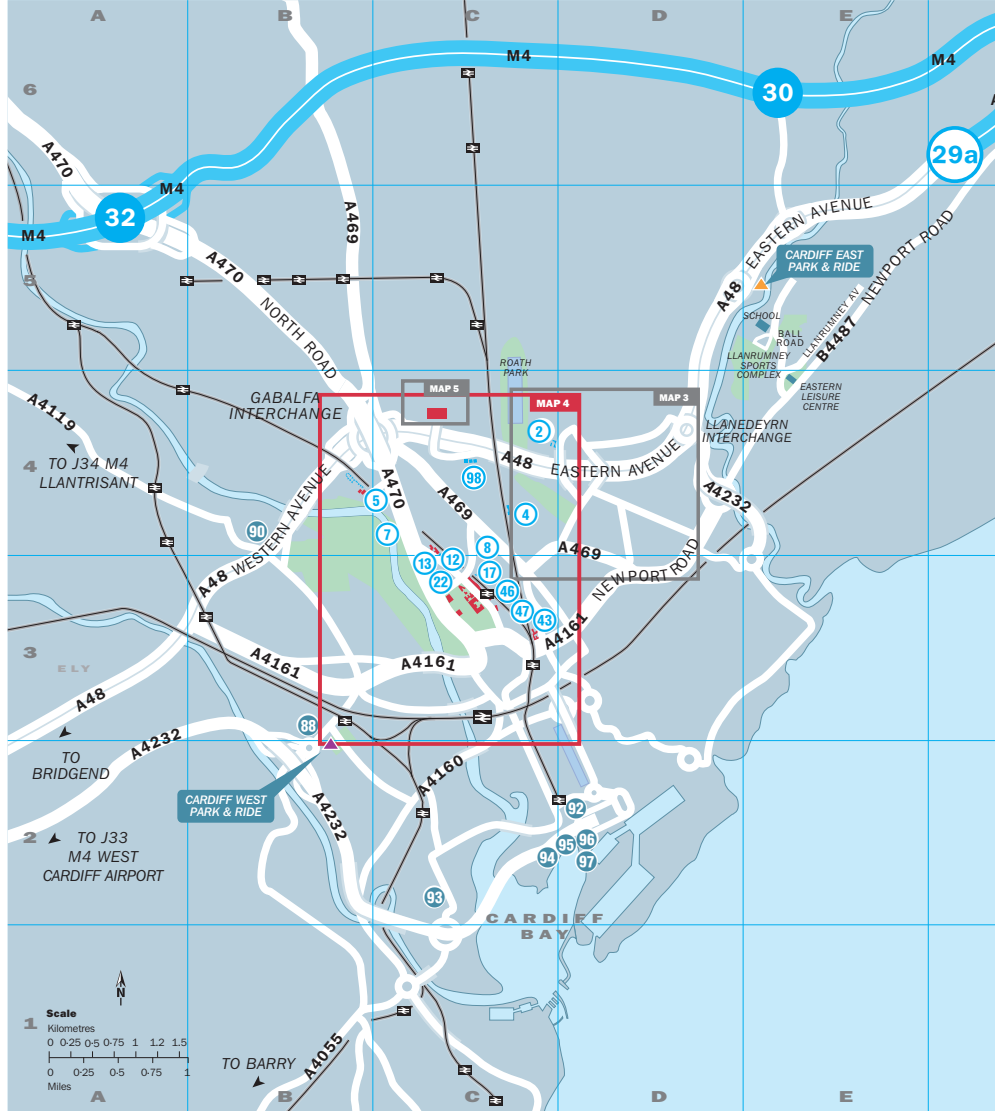

Map 2 University and City Centre

Key

See Additional Information

University and City Centre

Maps of other sites

University Buildings

Park and Ride Services

Cardiff West

Cardiff East

Residences

2 University Hall C4

4 Cartwright Court C4

5 Talybont North/South B4

7 Talybont Court C4

8 Roy Jenkins Hall C4

12 Aberconway Hall C3

13 Colum Hall C3

17 Hodge Hall C3

22 Aberdare Hall C3

43 Gordon Hall C3

46 Senghennydd Hall C3

47 Senghennydd Court C3

98 Liberty Hall C4