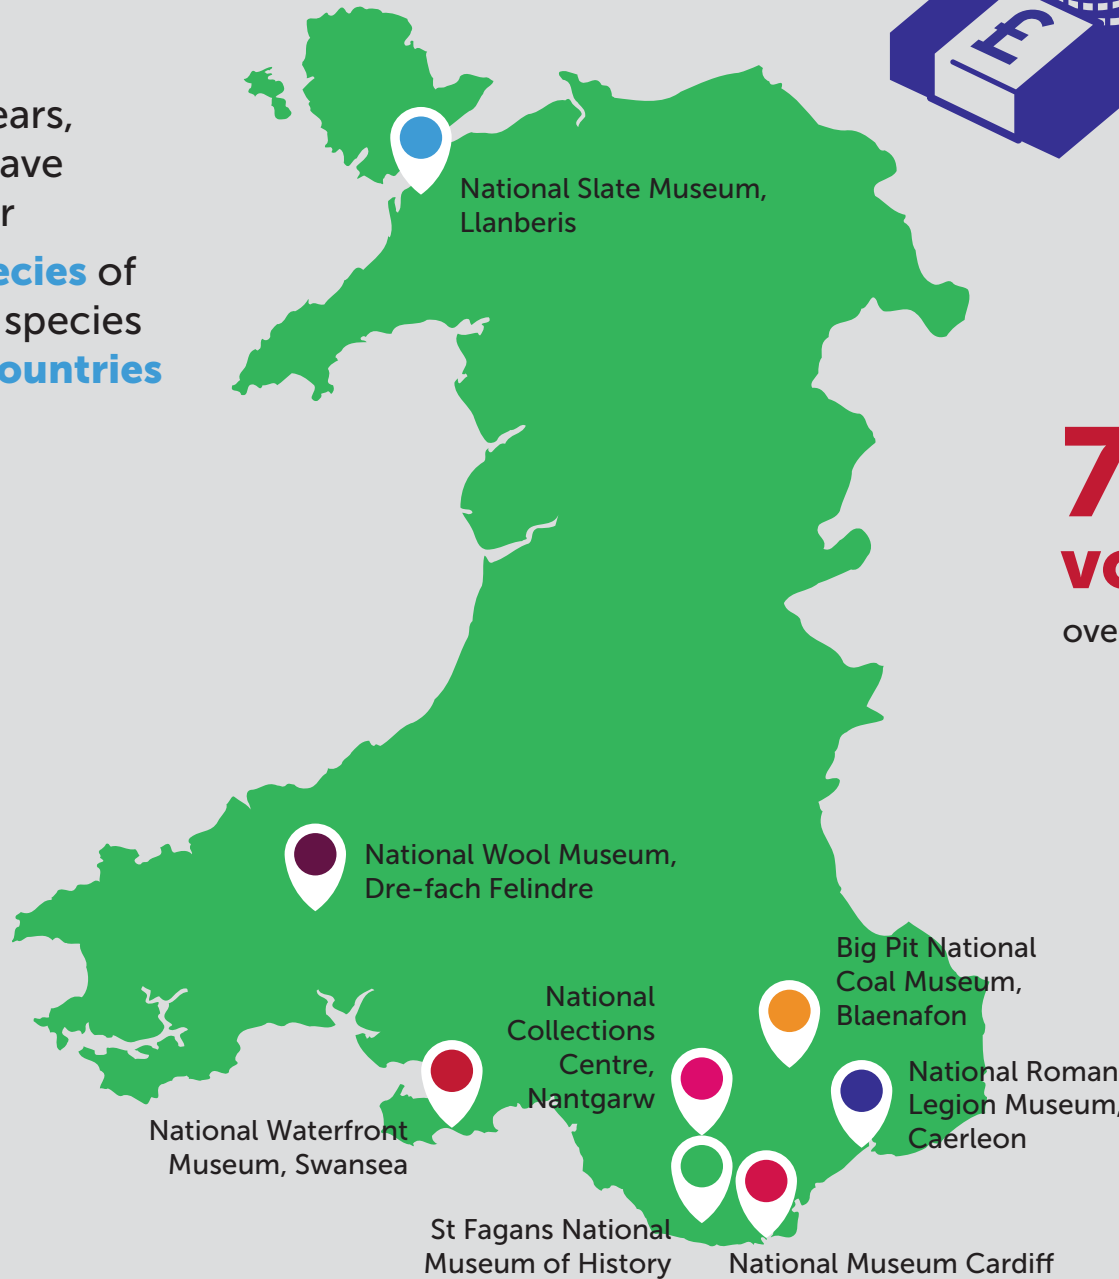

INSPIRING PEOPLE, CHANGING LIVES IN 2017/18

In the last 10 years, our scientists have discovered over **400 new species** of living & extinct species from **over 65 countries**

We work in partnership with over **120 charities & community organizations**

We reached over **150,000 followers** on Facebook, Twitter & YouTube

We are the largest provider of learning outside the classroom in Wales, reaching over **187,000 schoolchildren & students**

Our annual contribution to the Welsh economy is **£83 million** of gross value added

700 volunteers contributed over **29,000 hours**

We currently have **68 pioneering research projects** ranging from natural sciences & art to history & social sciences

Our collections of **5 million objects & intangible heritage** include some of the finest masterpieces of Impressionist art outside Paris

We welcome **1,800,000** visitors a year to our 7 national museums with **42%** coming from outside Wales

41 Youth Forum members contributed **484 hours**

1.6 million people viewed almost **6.2 million** pages on our website