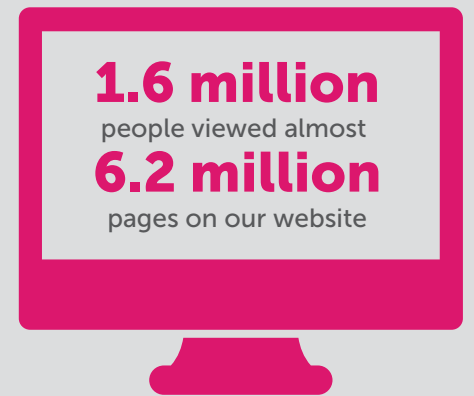

We reached over **150,000 followers** on Facebook, Twitter & YouTube

We are the largest provider of learning outside the classroom in Wales, reaching over **187,000 schoolchildren & students**

Our annual contribution to the Welsh economy is **£83 million** of gross value added

700 volunteers contributed over **29,000 hours**

We currently have **68 pioneering research projects** ranging from natural sciences & art to history & social sciences

Our collections of **5 million objects & intangible heritage** include some of the finest masterpieces of Impressionist art outside Paris

We welcome **1,800,000** visitors a year to our 7 national museums with **42%** coming from outside Wales

41 Youth Forum members contributed **484 hours**

1.6 million people viewed almost **6.2 million** pages on our website