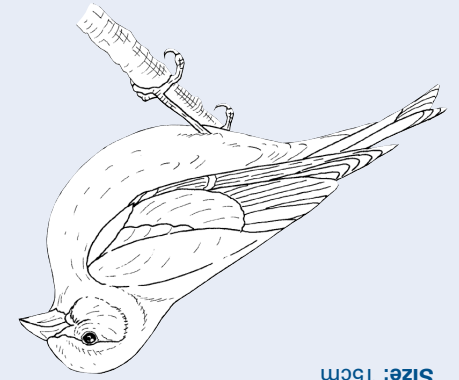

What colour is the bar on the wing?

**Greenfinch**  
*Carduelis chloris*  
Habitat: farmland/woodland/parks  
Eats: seeds/berries/insects  
Size: 15cm

Can you guess how the chiffchaff got its name?

**Chiffchaff**  
*Phylloscopus collybita*  
Habitat: parks/gardens/woodland  
Eats: insects  
Size: 13-15cm

Is a wren smaller than a robin?

**Wren**  
*Troglodytes troglodytes*  
Habitat: parks/gardens/woodland  
Eats: insects/worms  
Size: 9-11cm

What colour is a female chaffinch?

**Chaffinch**  
*Fringilla coelebs*  
Habitat: parks/gardens/farmland  
Eats: seeds/insects  
Size: 14-16cm

### Robin

*Erithacus rubecula*

Habitat: parks/gardens/woodland  
Eats: worms/seeds/fruit/insects  
Size: 13-14cm

Why do you think the robin appears on Christmas cards?